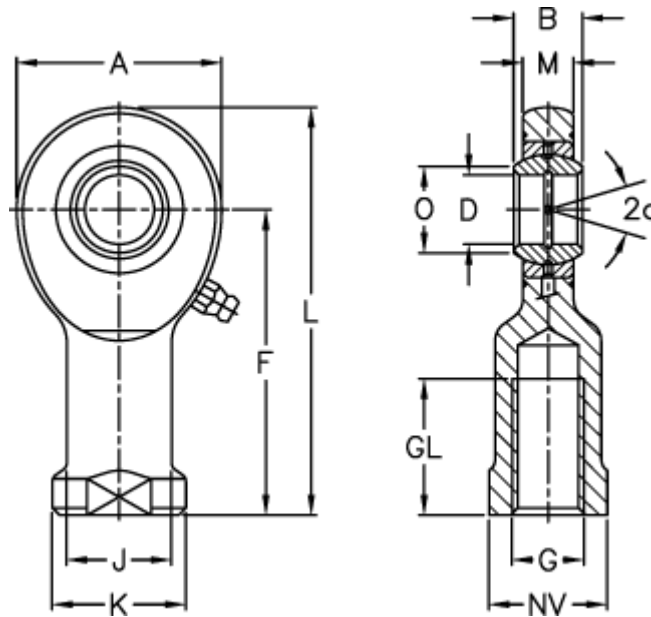

Data Sheet

Article number: 03460060
Description: Fluro Rod end EI 60
Note: 60

Measures

A	= 135	J	= 70
a (degrees)	= 6	K	= 88
B	= 44	L	= 242.5
D	= 60	M	= 38
Dynamic drive (kN)	= 245	NV	= 75
F	= 175	O	= 66.8
g	= M52x3	Static drive kN	= 497
GL	= 70	Weight	= 5550